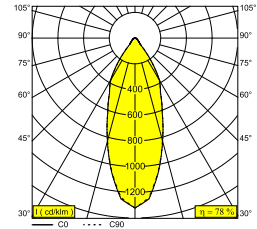

WHITE-BLACK 251 70 811 922 ED8 W-B

WHITE-WHITE 251 70 811 922 ED8 W-W

 [View on website](#)

General info

LOCATION	indoor-outdoor
INSTALLATION	Ceiling Surface mounted
INGRESS PROTECTION	IP53
PROTECTION AGAINST MECHANICAL IMPACT	IK03
WEIGHT (KG)	0.6
ADJUSTABILITY	non adjustable
INFORMATION	REFLECTOR FL-33° INCL.DIMMABLE LED POWER SUPPLY 500mA-DC