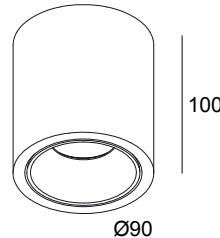

BOXY R 92733 DIM8 B-FBR

251 70 811 922 ED8 B-FBR

AVAILABLE IN

BLACK-BLACK 251 70 811 922 ED8 B-B

BLACK-FLEMISH BRONZE 251 70 811 922 ED8 B-FBR

BLACK-FLEMISH GOLD 251 70 811 922 ED8 B-FG

BLACK-GOLD MATT 251 70 811 922 ED8 B-MMAT

WHITE-BLACK 251 70 811 922 ED8 W-B

WHITE-WHITE 251 70 811 922 ED8 W-W

 [View on website](#)

General info

LOCATION	indoor-outdoor
INSTALLATION	Ceiling Surface mounted
INGRESS PROTECTION	IP53
PROTECTION AGAINST MECHANICAL IMPACT	IK03
WEIGHT (KG)	0.6
ADJUSTABILITY	non adjustable
INFORMATION	REFLECTOR FL-33° INCL.DIMMABLE LED POWER SUPPLY 500mA-DC