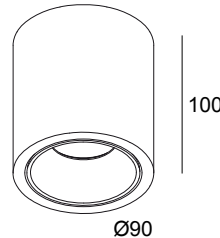

BOXY R 92733 DIM8 B-FG

251 70 811 922 ED8 B-FG

AVAILABLE IN

BLACK-BLACK 251 70 811 922 ED8 B-B

BLACK-FLEMISH BRONZE 251 70 811 922 ED8 B-FBR

BLACK-FLEMISH GOLD 251 70 811 922 ED8 B-FG

BLACK-GOLD MATT 251 70 811 922 ED8 B-MMAT

WHITE-BLACK 251 70 811 922 ED8 W-B

WHITE-WHITE 251 70 811 922 ED8 W-W