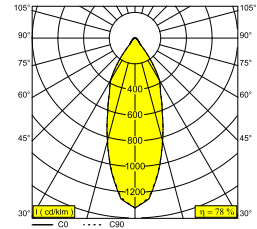

BOXY R 92733 DIM8 B-FG

251 70 811 922 ED8 B-FG

AVAILABLE IN

BLACK-BLACK 251 70 811 922 ED8 B-B

BLACK-FLEMISH BRONZE 251 70 811 922 ED8 B-FBR

BLACK-FLEMISH GOLD 251 70 811 922 ED8 B-FG

BLACK-GOLD MATT 251 70 811 922 ED8 B-MMAT

WHITE-BLACK 251 70 811 922 ED8 W-B

WHITE-WHITE 251 70 811 922 ED8 W-W