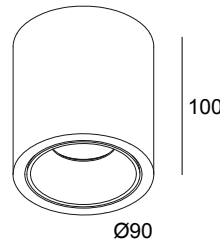

## BOXY R 92733 W-W

251 70 811 922 W-W

AVAILABLE IN

**BLACK-BLACK** 251 70 811 922 B-B

**BLACK-GOLD MATT** 251 70 811 922 B-MMAT

**WHITE-BLACK** 251 70 811 922 W-B

**WHITE-WHITE** 251 70 811 922 W-W

[View on website](#)

### General info

<b>LOCATION</b>	indoor
<b>INSTALLATION</b>	Ceiling Surface mounted
<b>INGRESS PROTECTION</b>	IP40
<b>WEIGHT (KG)</b>	0.6
<b>ADJUSTABILITY</b>	non adjustable
<b>INFORMATION</b>	REFLECTOR FL-33° INCL.LED POWER SUPPLY 500mA-DC

**251 70 03 05 B** BOXY GLASS SBL B

Ø45

**251 70 03 05 W** BOXY GLASS SBL W

 DELTALIGHT®

**BOXY R 92733 W-W**

251 70 811 922 W-W

Notes: