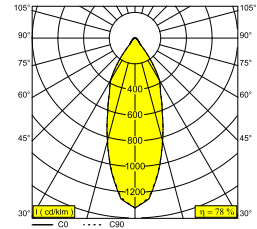

BOXY R 92733 WDL B-B

251 70 811 922 WDL B-B

AVAILABLE IN

BLACK-BLACK 251 70 811 922 WDL B-B

BLACK-FLEMISH BRONZE 251 70 811 922 WDL B-FBR

BLACK-FLEMISH GOLD 251 70 811 922 WDL B-FG

BLACK-GOLD MATT 251 70 811 922 WDL B-MMAT

WHITE-BLACK 251 70 811 922 WDL W-B

WHITE-WHITE 251 70 811 922 WDL W-W

 [View on website](#)

General info

LOCATION	indoor
INSTALLATION	Ceiling Surface mounted
INGRESS PROTECTION	IP20
WEIGHT (KG)	0.5
ADJUSTABILITY	non adjustable
INFORMATION	REFLECTOR FL-33° INCL.WIRELESS DIMMABLE CONTROL 48V-DC EXCL.LED POWER SUPPLY 48V-DC