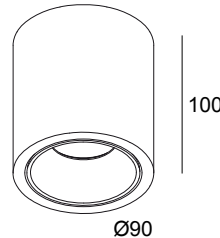

BOXY R 92733 WDL B-B

251 70 811 922 WDL B-B

AVAILABLE IN

BLACK-BLACK 251 70 811 922 WDL B-B

BLACK-FLEMISH BRONZE 251 70 811 922 WDL B-FBR

BLACK-FLEMISH GOLD 251 70 811 922 WDL B-FG

BLACK-GOLD MATT 251 70 811 922 WDL B-MMAT

WHITE-BLACK 251 70 811 922 WDL W-B

WHITE-WHITE 251 70 811 922 WDL W-W

 [View on website](#)

General info

LOCATION	indoor
INSTALLATION	Ceiling Surface mounted
INGRESS PROTECTION	IP20
WEIGHT (KG)	0.5
ADJUSTABILITY	non adjustable
INFORMATION	REFLECTOR FL-33° INCL.WIRELESS DIMMABLE CONTROL 48V-DC EXCL.LED POWER SUPPLY 48V-DC

251 70 03 05 B BOXY GLASS SBL B

1.5

Ø45

251 70 03 05 W BOXY GLASS SBL W

Notes: