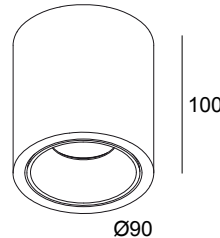

BOXY R 92733 WDL B-FBR

251 70 811 922 WDL B-FBR

AVAILABLE IN

BLACK-BLACK 251 70 811 922 WDL B-B

BLACK-FLEMISH BRONZE 251 70 811 922 WDL B-FBR

BLACK-FLEMISH GOLD 251 70 811 922 WDL B-FG

BLACK-GOLD MATT 251 70 811 922 WDL B-MMAT

WHITE-BLACK 251 70 811 922 WDL W-B

WHITE-WHITE 251 70 811 922 WDL W-W

[View on website](#)

General info

LOCATION	indoor
INSTALLATION	Ceiling Surface mounted
INGRESS PROTECTION	IP20
WEIGHT (KG)	0.5
ADJUSTABILITY	non adjustable
INFORMATION	REFLECTOR FL-33° INCL.WIRELESS DIMMABLE CONTROL 48V-DC EXCL.LED POWER SUPPLY 48V-DC

Ø40

15

Ø45

251 70 03 05 B BOXY GLASS SBL B

251 70 03 05 W BOXY GLASS SBL W

Notes: