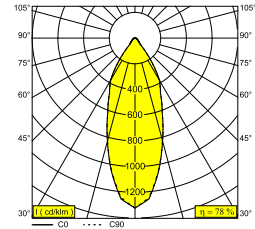

BOXY R 92733 WDL B-FBR

251 70 811 922 WDL B-FBR

AVAILABLE IN

BLACK-BLACK 251 70 811 922 WDL B-B

BLACK-FLEMISH BRONZE 251 70 811 922 WDL B-FBR

BLACK-FLEMISH GOLD 251 70 811 922 WDL B-FG

BLACK-GOLD MATT 251 70 811 922 WDL B-MMAT

WHITE-BLACK 251 70 811 922 WDL W-B

WHITE-WHITE 251 70 811 922 WDL W-W

[View on website](#)

General info

LOCATION	indoor
INSTALLATION	Ceiling Surface mounted
INGRESS PROTECTION	IP20
WEIGHT (KG)	0.5
ADJUSTABILITY	non adjustable
INFORMATION	REFLECTOR FL-33° INCL.WIRELESS DIMMABLE CONTROL 48V-DC EXCL.LED POWER SUPPLY 48V-DC

Electrical info

ELECTRICAL	48V-DC
CLASS	III
DIM TYPE	WDL = wireless dimmable
ENERGY CLASS	D
CERTIFICATES	CB, EAC, ENEC

Lightsource info

LIGHTSOURCE NAME	LED
LIGHTSOURCE	LED array 8,6W / CRI>90 (R9: 60) / 2700K / 1041lm
TM-30 VALUES	Rf: 89 / Rg: 100
SDCM	SDCM1
RISKGROUP	RG1
LM80	L90B10 > 50000
LED TECHNICS (LIGHT SOURCE)	1041lm // 8,6W // 121lm/W
LED TECHNICS (LUMINAIRE)	815lm // 10W // 82lm/W