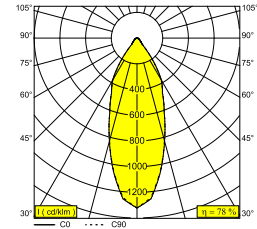

BOXY R 92733 WDL B-FG

251 70 811 922 WDL B-FG

AVAILABLE IN

BLACK-BLACK 251 70 811 922 WDL B-B

BLACK-FLEMISH BRONZE 251 70 811 922 WDL B-FBR

BLACK-FLEMISH GOLD 251 70 811 922 WDL B-FG

BLACK-GOLD MATT 251 70 811 922 WDL B-MMAT

WHITE-BLACK 251 70 811 922 WDL W-B

WHITE-WHITE 251 70 811 922 WDL W-W

[View on website](#)

General info

LOCATION	indoor
INSTALLATION	Ceiling Surface mounted
INGRESS PROTECTION	IP20
WEIGHT (KG)	0.5
ADJUSTABILITY	non adjustable
INFORMATION	REFLECTOR FL-33° INCL.WIRELESS DIMMABLE CONTROL 48V-DC EXCL.LED POWER SUPPLY 48V-DC

Electrical info

ELECTRICAL	48V-DC
CLASS	III
DIM TYPE	WDL = wireless dimmable
ENERGY CLASS	D
CERTIFICATES	CB, EAC, ENEC

Lightsource info

LIGHTSOURCE NAME	LED
LIGHTSOURCE	LED array 8,6W / CRI>90 (R9: 60) / 2700K / 1041lm
TM-30 VALUES	Rf: 89 / Rg: 100
SDCM	SDCM1
RISKGROUP	RG1
LM80	L90B10 > 50000
LED TECHNICS (LIGHT SOURCE)	1041lm // 8,6W // 121lm/W
LED TECHNICS (LUMINAIRE)	815lm // 10W // 82lm/W