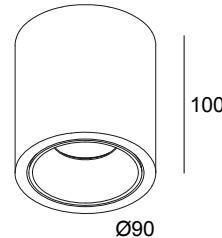

BOXY R 92733 WDL B-FG

251 70 811 922 WDL B-FG

AVAILABLE IN

BLACK-BLACK 251 70 811 922 WDL B-B

BLACK-FLEMISH BRONZE 251 70 811 922 WDL B-FBR

BLACK-FLEMISH GOLD 251 70 811 922 WDL B-FG

BLACK-GOLD MATT 251 70 811 922 WDL B-MMAT

WHITE-BLACK 251 70 811 922 WDL W-B

WHITE-WHITE 251 70 811 922 WDL W-W

[View on website](#)

General info

LOCATION	indoor
INSTALLATION	Ceiling Surface mounted
INGRESS PROTECTION	IP20
WEIGHT (KG)	0.5
ADJUSTABILITY	non adjustable
INFORMATION	REFLECTOR FL-33° INCL.WIRELESS DIMMABLE CONTROL 48V-DC EXCL.LED POWER SUPPLY 48V-DC

Electrical info

ELECTRICAL	48V-DC
CLASS	III
DIM TYPE	WDL = wireless dimmable
ENERGY CLASS	D
CERTIFICATES	CB, EAC, ENEC

Lightsource info

LIGHTSOURCE NAME	LED
LIGHTSOURCE	LED array 8,6W / CRI>90 (R9: 60) / 2700K / 1041lm
TM-30 VALUES	Rf: 89 / Rg: 100
SDCM	SDCM1
RISKGROUP	RG1
LM80	L90B10 > 50000
LED TECHNICS (LIGHT SOURCE)	1041lm // 8,6W // 121lm/W
LED TECHNICS (LUMINAIRE)	815lm // 10W // 82lm/W