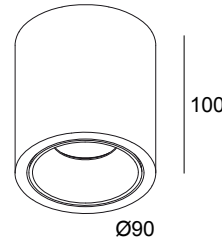

BOXY R 92733 WDL B-MMAT

251 70 811 922 WDL B-MMAT

AVAILABLE IN

BLACK-BLACK 251 70 811 922 WDL B-B

BLACK-FLEMISH BRONZE 251 70 811 922 WDL B-FBR

BLACK-FLEMISH GOLD 251 70 811 922 WDL B-FG

BLACK-GOLD MATT 251 70 811 922 WDL B-MMAT

WHITE-BLACK 251 70 811 922 WDL W-B

WHITE-WHITE 251 70 811 922 WDL W-W

 [View on website](#)

General info

LOCATION	indoor
INSTALLATION	Ceiling Surface mounted
INGRESS PROTECTION	IP20
WEIGHT (KG)	0.5
ADJUSTABILITY	non adjustable
INFORMATION	REFLECTOR FL-33° INCL.WIRELESS DIMMABLE CONTROL 48V-DC EXCL.LED POWER SUPPLY 48V-DC

Electrical info

ELECTRICAL	48V-DC
CLASS	III
DIM TYPE	WDL = wireless dimmable
ENERGY CLASS	D
CERTIFICATES	CB, EAC, ENEC

Lightsource info

LIGHTSOURCE NAME	LED
LIGHTSOURCE	LED array 8,6W / CRI>90 (R9: 60) / 2700K / 1041lm
TM-30 VALUES	Rf: 89 / Rg: 100
SDCM	SDCM1
RISKGROUP	RG1
LM80	L90B10 > 50000
LED TECHNICS (LIGHT SOURCE)	1041lm // 8,6W // 121lm/W
LED TECHNICS (LUMINAIRE)	815lm // 10W // 82lm/W