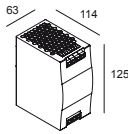

300 89 48 240 LED POWER SUPPLY 48V-DC / 240W DIN

20

☐