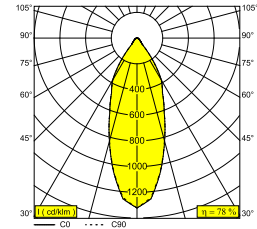

WHITE-BLACK 251 70 811 922 WDL W-B

WHITE-WHITE 251 70 811 922 WDL W-W

 [View on website](#)

General info

LOCATION	indoor
INSTALLATION	Ceiling Surface mounted
INGRESS PROTECTION	IP20
WEIGHT (KG)	0.5
ADJUSTABILITY	non adjustable
INFORMATION	REFLECTOR FL-33° INCL.WIRELESS DIMMABLE CONTROL 48V-DC EXCL.LED POWER SUPPLY 48V-DC

Electrical info

ELECTRICAL	48V-DC
CLASS	III
DIM TYPE	WDL = wireless dimmable
ENERGY CLASS	D
CERTIFICATES	CB, EAC, ENEC

Lightsource info

LIGHTSOURCE NAME	LED
LIGHTSOURCE	LED array 8,6W / CRI>90 (R9: 60) / 2700K / 1041lm
TM-30 VALUES	Rf: 89 / Rg: 100
SDCM	SDCM1
RISKGROUP	RG1
LM80	L90B10 > 50000
LED TECHNICS (LIGHT SOURCE)	1041lm // 8,6W // 121lm/W
LED TECHNICS (LUMINAIRE)	815lm // 10W // 82lm/W