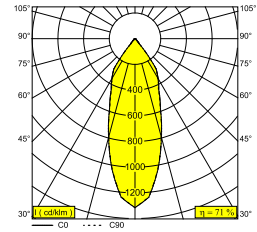

BOXY R OK 93033 DIM8 B-MMAT

251 77 811 932 ED8 B-MMAT

AVAILABLE IN

BLACK-BLACK 251 77 811 932 ED8 B-B

BLACK-GOLD MATT 251 77 811 932 ED8 B-MMAT

WHITE-BLACK 251 77 811 932 ED8 W-B

WHITE-WHITE 251 77 811 932 ED8 W-W

 [View on website](#)

General info

LOCATION	indoor
INSTALLATION	Ceiling Surface mounted
INGRESS PROTECTION	IP20
WEIGHT (KG)	0.9
ADJUSTABILITY	0° to 30° swiveling, 355° rotatable
INFORMATION	REFLECTOR FL-33° INCL.DIMMABLE LED POWER SUPPLY 500mA-DC