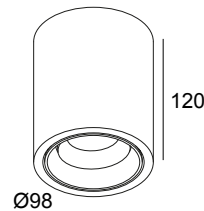

BOXY R OK 93033 DIM8 B-MMAT

251 77 811 932 ED8 B-MMAT

AVAILABLE IN

BLACK-BLACK 251 77 811 932 ED8 B-B

BLACK-GOLD MATT 251 77 811 932 ED8 B-MMAT

WHITE-BLACK 251 77 811 932 ED8 W-B

WHITE-WHITE 251 77 811 932 ED8 W-W

 [View on website](#)

General info

LOCATION	indoor
INSTALLATION	Ceiling Surface mounted
INGRESS PROTECTION	IP20
WEIGHT (KG)	0.9
ADJUSTABILITY	0° to 30° swiveling, 355° rotatable
INFORMATION	REFLECTOR FL-33° INCL.DIMMABLE LED POWER SUPPLY 500mA-DC