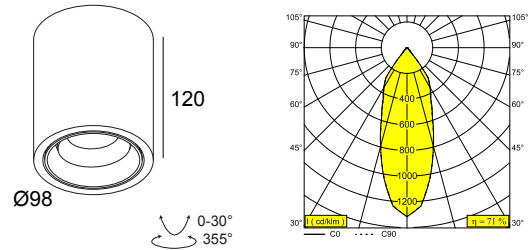

BOXY R OK 93033 DIM8 W-B

251 77 811 932 ED8 W-B

AVAILABLE IN

BLACK-BLACK 251 77 811 932 ED8 B-B

BLACK-GOLD MATT 251 77 811 932 ED8 B-MMAT

WHITE-BLACK 251 77 811 932 ED8 W-B

WHITE-WHITE 251 77 811 932 ED8 W-W

 [View on website](#)

General info

LOCATION	indoor
INSTALLATION	Ceiling Surface mounted
INGRESS PROTECTION	IP20
WEIGHT (KG)	0.9
ADJUSTABILITY	0° to 30° swiveling, 355° rotatable
INFORMATION	REFLECTOR FL-33° INCL.DIMMABLE LED POWER SUPPLY 500mA-DC