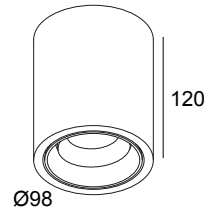

BOXY R OK 93033 DIM8 W-W

251 77 811 932 ED8 W-W

AVAILABLE IN

BLACK-BLACK 251 77 811 932 ED8 B-B

BLACK-GOLD MATT 251 77 811 932 ED8 B-MMAT

WHITE-BLACK 251 77 811 932 ED8 W-B

WHITE-WHITE 251 77 811 932 ED8 W-W

 [View on website](#)

General info

LOCATION	indoor
INSTALLATION	Ceiling Surface mounted
INGRESS PROTECTION	IP20
WEIGHT (KG)	0.9
ADJUSTABILITY	0° to 30° swiveling, 355° rotatable
INFORMATION	REFLECTOR FL-33° INCL.DIMMABLE LED POWER SUPPLY 500mA-DC