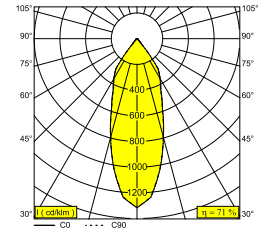

BOXY R OK 93033 DIM8 W-W

251 77 811 932 ED8 W-W

AVAILABLE IN

BLACK-BLACK 251 77 811 932 ED8 B-B

BLACK-GOLD MATT 251 77 811 932 ED8 B-MMAT

WHITE-BLACK 251 77 811 932 ED8 W-B

WHITE-WHITE 251 77 811 932 ED8 W-W

 [View on website](#)

General info

LOCATION	indoor
INSTALLATION	Ceiling Surface mounted
INGRESS PROTECTION	IP20
WEIGHT (KG)	0.9
ADJUSTABILITY	0° to 30° swiveling, 355° rotatable
INFORMATION	REFLECTOR FL-33° INCL.DIMMABLE LED POWER SUPPLY 500mA-DC