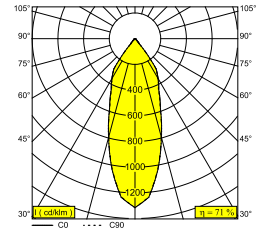

BOXY R OK 92733 DIM8 B-B

251 77 811 922 ED8 B-B

AVAILABLE IN

BLACK-BLACK 251 77 811 922 ED8 B-B

BLACK-GOLD MATT 251 77 811 922 ED8 B-MMAT

WHITE-BLACK 251 77 811 922 ED8 W-B

WHITE-WHITE 251 77 811 922 ED8 W-W

[View on website](#)

General info

LOCATION	indoor
INSTALLATION	Ceiling Surface mounted
INGRESS PROTECTION	IP20
WEIGHT (KG)	0.9
ADJUSTABILITY	0° to 30° swiveling, 355° rotatable
INFORMATION	REFLECTOR FL-33° INCL.DIMMABLE LED POWER SUPPLY 500mA-DC