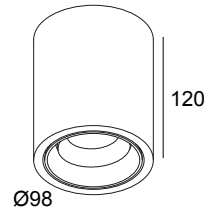

BOXY R OK 92733 DIM8 B-B

251 77 811 922 ED8 B-B

AVAILABLE IN

BLACK-BLACK 251 77 811 922 ED8 B-B

BLACK-GOLD MATT 251 77 811 922 ED8 B-MMAT

WHITE-BLACK 251 77 811 922 ED8 W-B

WHITE-WHITE 251 77 811 922 ED8 W-W

[View on website](#)

General info

LOCATION	indoor
INSTALLATION	Ceiling Surface mounted
INGRESS PROTECTION	IP20
WEIGHT (KG)	0.9
ADJUSTABILITY	0° to 30° swiveling, 355° rotatable
INFORMATION	REFLECTOR FL-33° INCL.DIMMABLE LED POWER SUPPLY 500mA-DC