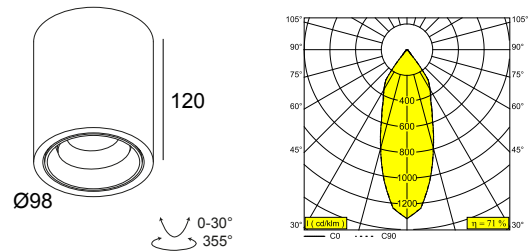

 [View on website](#)

General info	
<b>LOCATION</b>	indoor
<b>INSTALLATION</b>	Ceiling Surface mounted
<b>INGRESS PROTECTION</b>	IP20
<b>WEIGHT (KG)</b>	0.9
<b>ADJUSTABILITY</b>	0° to 30° swiveling, 355° rotatable
<b>INFORMATION</b>	REFLECTOR FL-33° INCL.DIMMABLE LED POWER SUPPLY 500mA-DC