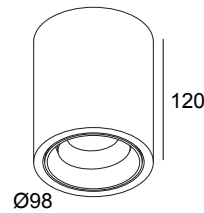

BOXY R OK 92733 DIM8 W-B

251 77 811 922 ED8 W-B

AVAILABLE IN

BLACK-BLACK 251 77 811 922 ED8 B-B

BLACK-GOLD MATT 251 77 811 922 ED8 B-MMAT

WHITE-BLACK 251 77 811 922 ED8 W-B

WHITE-WHITE 251 77 811 922 ED8 W-W

 [View on website](#)

General info

LOCATION	indoor
INSTALLATION	Ceiling Surface mounted
INGRESS PROTECTION	IP20
WEIGHT (KG)	0.9
ADJUSTABILITY	0° to 30° swiveling, 355° rotatable
INFORMATION	REFLECTOR FL-33° INCL.DIMMABLE LED POWER SUPPLY 500mA-DC