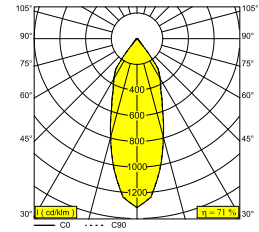

BOXY R OK 92733 DIM8 W-B

251 77 811 922 ED8 W-B

AVAILABLE IN

BLACK-BLACK 251 77 811 922 ED8 B-B

BLACK-GOLD MATT 251 77 811 922 ED8 B-MMAT

WHITE-BLACK 251 77 811 922 ED8 W-B

WHITE-WHITE 251 77 811 922 ED8 W-W

 [View on website](#)

General info

LOCATION	indoor
INSTALLATION	Ceiling Surface mounted
INGRESS PROTECTION	IP20
WEIGHT (KG)	0.9
ADJUSTABILITY	0° to 30° swiveling, 355° rotatable
INFORMATION	REFLECTOR FL-33° INCL.DIMMABLE LED POWER SUPPLY 500mA-DC