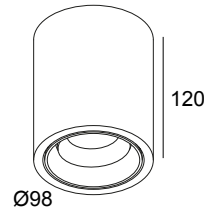

BOXY R OK 92733 DIM8 W-W

251 77 811 922 ED8 W-W

AVAILABLE IN

BLACK-BLACK 251 77 811 922 ED8 B-B

BLACK-GOLD MATT 251 77 811 922 ED8 B-MMAT

WHITE-BLACK 251 77 811 922 ED8 W-B

WHITE-WHITE 251 77 811 922 ED8 W-W

 [View on website](#)

General info

LOCATION	indoor
INSTALLATION	Ceiling Surface mounted
INGRESS PROTECTION	IP20
WEIGHT (KG)	0.9
ADJUSTABILITY	0° to 30° swiveling, 355° rotatable
INFORMATION	REFLECTOR FL-33° INCL.DIMMABLE LED POWER SUPPLY 500mA-DC