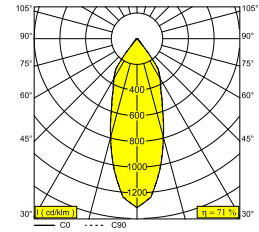

BOXY R OK 92733 DIM8 W-W

251 77 811 922 ED8 W-W

AVAILABLE IN

BLACK-BLACK 251 77 811 922 ED8 B-B

BLACK-GOLD MATT 251 77 811 922 ED8 B-MMAT

WHITE-BLACK 251 77 811 922 ED8 W-B

WHITE-WHITE 251 77 811 922 ED8 W-W

 [View on website](#)

General info

LOCATION	indoor
INSTALLATION	Ceiling Surface mounted
INGRESS PROTECTION	IP20
WEIGHT (KG)	0.9
ADJUSTABILITY	0° to 30° swiveling, 355° rotatable
INFORMATION	REFLECTOR FL-33° INCL.DIMMABLE LED POWER SUPPLY 500mA-DC