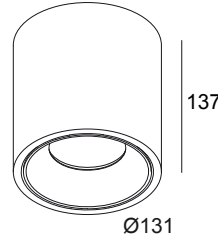

BOXY XL R 93020 DIM1 B-B

251 71 21 931 ED1 B-B

AVAILABLE IN

BLACK-BLACK 251 71 21 931 ED1 B-B

WHITE-BLACK 251 71 21 931 ED1 W-B

WHITE-WHITE 251 71 21 931 ED1 W-W

[View on website](#)

General info

LOCATION	indoor
INSTALLATION	Ceiling Surface mounted
INGRESS PROTECTION	IP20
WEIGHT (KG)	1.5
ADJUSTABILITY	non adjustable
INFORMATION	REFLECTOR FL-20° INCL.DIMMABLE LED POWER SUPPLY 700mA-DC

Electrical info