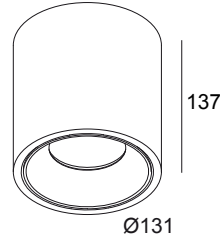

BOXY XL R 93020 W-B

251 71 21 931 W-B

AVAILABLE IN

BLACK-BLACK 251 71 21 931 B-B

WHITE-BLACK 251 71 21 931 W-B

WHITE-WHITE 251 71 21 931 W-W

 [View on website](#)

General info

LOCATION	indoor
INSTALLATION	Ceiling Surface mounted
INGRESS PROTECTION	IP20
WEIGHT (KG)	1.5
ADJUSTABILITY	non adjustable
INFORMATION	REFLECTOR FL-20° INCL.DIMMABLE LED POWER SUPPLY 500mA-DC

Electrical info