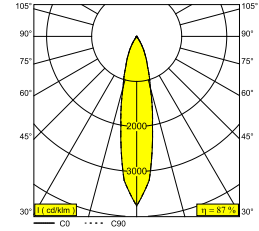

BOXY XL R 93020 W-B

251 71 21 931 W-B

AVAILABLE IN

BLACK-BLACK 251 71 21 931 B-B

WHITE-BLACK 251 71 21 931 W-B

WHITE-WHITE 251 71 21 931 W-W

 [View on website](#)

General info