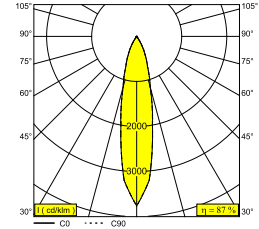

BOXY XL R 93020 W-W

251 71 21 931 W-W

AVAILABLE IN

BLACK-BLACK 251 71 21 931 B-B

WHITE-BLACK 251 71 21 931 W-B

WHITE-WHITE 251 71 21 931 W-W

 [View on website](#)

General info