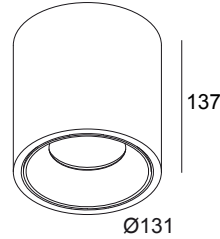

BOXY XL R 93020 W-W

251 71 21 931 W-W

AVAILABLE IN

BLACK-BLACK 251 71 21 931 B-B

WHITE-BLACK 251 71 21 931 W-B

WHITE-WHITE 251 71 21 931 W-W

 [View on website](#)

General info

LOCATION	indoor
INSTALLATION	Ceiling Surface mounted
INGRESS PROTECTION	IP20
WEIGHT (KG)	1.5
ADJUSTABILITY	non adjustable
INFORMATION	REFLECTOR FL-20° INCL.DIMMABLE LED POWER SUPPLY 500mA-DC

Electrical info