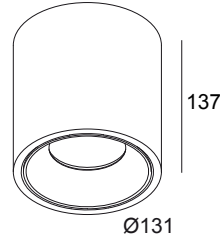

BOXY XL R 93037 DIM1 B-B

251 71 21 933 ED1 B-B

AVAILABLE IN

BLACK-BLACK 251 71 21 933 ED1 B-B

WHITE-BLACK 251 71 21 933 ED1 W-B

WHITE-WHITE 251 71 21 933 ED1 W-W

[View on website](#)

General info

LOCATION	indoor
INSTALLATION	Ceiling Surface mounted
INGRESS PROTECTION	IP20
WEIGHT (KG)	1.5
ADJUSTABILITY	non adjustable
INFORMATION	REFLECTOR FL-37° INCL.DIMMABLE LED POWER SUPPLY 700mA-DC

Electrical info