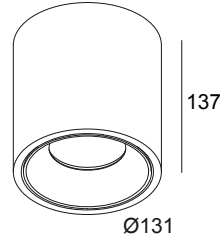

## BOXY XL R 93037 DIM1 W-W

251 71 21 933 ED1 W-W

AVAILABLE IN

**BLACK-BLACK** 251 71 21 933 ED1 B-B

**WHITE-BLACK** 251 71 21 933 ED1 W-B

**WHITE-WHITE** 251 71 21 933 ED1 W-W

 [View on website](#)

### General info

<b>LOCATION</b>	indoor
<b>INSTALLATION</b>	Ceiling Surface mounted
<b>INGRESS PROTECTION</b>	IP20
<b>WEIGHT (KG)</b>	1.5
<b>ADJUSTABILITY</b>	non adjustable
<b>INFORMATION</b>	REFLECTOR FL-37° INCL.DIMMABLE LED POWER SUPPLY 700mA-DC

# BOXY XL R 93037 DIM1 W-W

251 71 21 933 ED1 W-W

For detailed installation instructions, please consult the manual: [251\\_71\\_21\\_XXX\\_ED1\\_HAND.pdf](#)