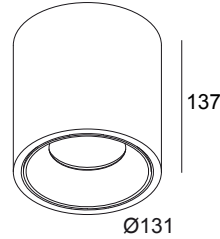

BOXY XL R 93037 W-B

251 71 21 933 W-B

AVAILABLE IN

BLACK-BLACK 251 71 21 933 B-B

WHITE-BLACK 251 71 21 933 W-B

WHITE-WHITE 251 71 21 933 W-W

 [View on website](#)

General info

LOCATION	indoor
INSTALLATION	Ceiling Surface mounted
INGRESS PROTECTION	IP20
WEIGHT (KG)	1.5
ADJUSTABILITY	non adjustable
INFORMATION	REFLECTOR FL-37° INCL.DIMMABLE LED POWER SUPPLY 500mA-DC

Electrical info