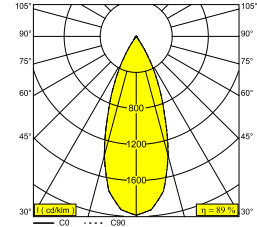

BOXY XL R 93037 W-B

251 71 21 933 W-B

AVAILABLE IN

BLACK-BLACK 251 71 21 933 B-B

WHITE-BLACK 251 71 21 933 W-B

WHITE-WHITE 251 71 21 933 W-W

 [View on website](#)

General info