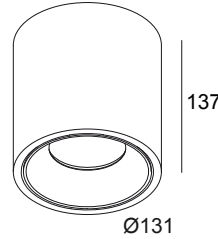

## BOXY XL R 93037 W-W

251 71 21 933 W-W

AVAILABLE IN

**BLACK-BLACK** 251 71 21 933 B-B

**WHITE-BLACK** 251 71 21 933 W-B

**WHITE-WHITE** 251 71 21 933 W-W

 [View on website](#)

### General info

<b>LOCATION</b>	indoor
<b>INSTALLATION</b>	Ceiling Surface mounted
<b>INGRESS PROTECTION</b>	IP20
<b>WEIGHT (KG)</b>	1.5
<b>ADJUSTABILITY</b>	non adjustable
<b>INFORMATION</b>	REFLECTOR FL-37° INCL.DIMMABLE LED POWER SUPPLY 500mA-DC

# BOXY XL R 93037 W-W

251 71 21 933 W-W

For detailed installation instructions, please consult the manual: [251\\_71\\_21\\_XXX\\_HAND.pdf](#)