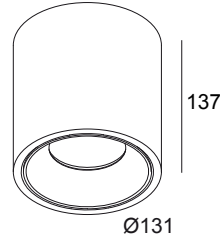

## BOXY XL R 92720 B-B

251 71 21 921 B-B

AVAILABLE IN

**BLACK-BLACK** 251 71 21 921 B-B

**WHITE-BLACK** 251 71 21 921 W-B

**WHITE-WHITE** 251 71 21 921 W-W

 [View on website](#)

### General info

<b>LOCATION</b>	indoor
<b>INSTALLATION</b>	Ceiling Surface mounted
<b>INGRESS PROTECTION</b>	IP20
<b>WEIGHT (KG)</b>	1.5
<b>ADJUSTABILITY</b>	non adjustable
<b>INFORMATION</b>	REFLECTOR FL-20° INCL.DIMMABLE LED POWER SUPPLY 500mA-DC