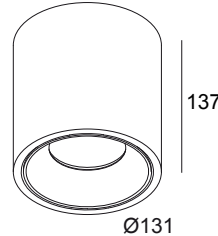

BOXY XL R 92720 DIM1 W-B

251 71 21 921 ED1 W-B

AVAILABLE IN

BLACK-BLACK 251 71 21 921 ED1 B-B

WHITE-BLACK 251 71 21 921 ED1 W-B

WHITE-WHITE 251 71 21 921 ED1 W-W

 [View on website](#)

General info

LOCATION	indoor
INSTALLATION	Ceiling Surface mounted
INGRESS PROTECTION	IP20
WEIGHT (KG)	1.5
ADJUSTABILITY	non adjustable
INFORMATION	REFLECTOR FL-20° INCL.DIMMABLE LED POWER SUPPLY 700mA-DC

Electrical info