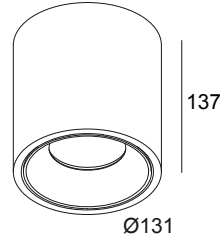

## BOXY XL R 92720 DIM1 W-W

251 71 21 921 ED1 W-W

AVAILABLE IN

**BLACK-BLACK** 251 71 21 921 ED1 B-B

**WHITE-BLACK** 251 71 21 921 ED1 W-B

**WHITE-WHITE** 251 71 21 921 ED1 W-W

 [View on website](#)

### General info

<b>LOCATION</b>	indoor
<b>INSTALLATION</b>	Ceiling Surface mounted
<b>INGRESS PROTECTION</b>	IP20
<b>WEIGHT (KG)</b>	1.5
<b>ADJUSTABILITY</b>	non adjustable
<b>INFORMATION</b>	REFLECTOR FL-20° INCL.DIMMABLE LED POWER SUPPLY 700mA-DC

# BOXY XL R 92720 DIM1 W-W

251 71 21 921 ED1 W-W

For detailed installation instructions, please consult the manual: [251\\_71\\_21\\_XXX\\_ED1\\_HAND.pdf](#)