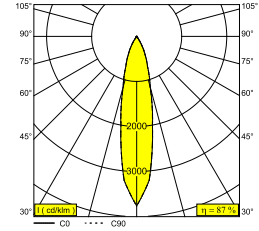

BOXY XL R 92720 W-B

251 71 21 921 W-B

AVAILABLE IN

BLACK-BLACK 251 71 21 921 B-B

WHITE-BLACK 251 71 21 921 W-B

WHITE-WHITE 251 71 21 921 W-W

 [View on website](#)

General info