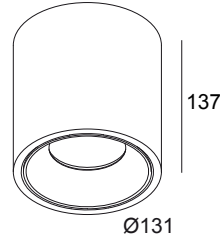

BOXY XL R 92720 W-B

251 71 21 921 W-B

AVAILABLE IN

BLACK-BLACK 251 71 21 921 B-B

WHITE-BLACK 251 71 21 921 W-B

WHITE-WHITE 251 71 21 921 W-W

 [View on website](#)

General info

LOCATION	indoor
INSTALLATION	Ceiling Surface mounted
INGRESS PROTECTION	IP20
WEIGHT (KG)	1.5
ADJUSTABILITY	non adjustable
INFORMATION	REFLECTOR FL-20° INCL.DIMMABLE LED POWER SUPPLY 500mA-DC

Electrical info