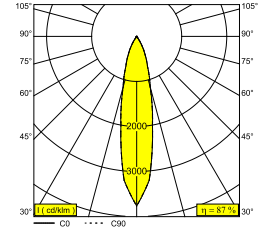

BOXY XL R 92720 W-W

251 71 21 921 W-W

AVAILABLE IN

BLACK-BLACK 251 71 21 921 B-B

WHITE-BLACK 251 71 21 921 W-B

WHITE-WHITE 251 71 21 921 W-W

 [View on website](#)

General info