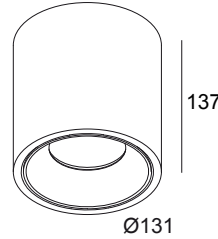

BOXY XL R 92720 W-W

251 71 21 921 W-W

AVAILABLE IN

BLACK-BLACK 251 71 21 921 B-B

WHITE-BLACK 251 71 21 921 W-B

WHITE-WHITE 251 71 21 921 W-W

 [View on website](#)

General info

LOCATION	indoor
INSTALLATION	Ceiling Surface mounted
INGRESS PROTECTION	IP20
WEIGHT (KG)	1.5
ADJUSTABILITY	non adjustable
INFORMATION	REFLECTOR FL-20° INCL.DIMMABLE LED POWER SUPPLY 500mA-DC

Electrical info