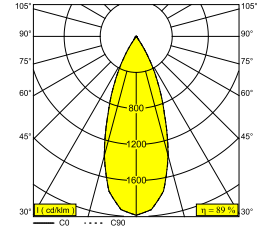

BOXY XL R 92737 B-B

251 71 21 923 B-B

AVAILABLE IN

BLACK-BLACK 251 71 21 923 B-B

WHITE-BLACK 251 71 21 923 W-B

WHITE-WHITE 251 71 21 923 W-W

 [View on website](#)

General info