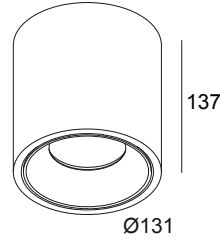

BOXY XL R 92737 B-B

251 71 21 923 B-B

AVAILABLE IN

BLACK-BLACK 251 71 21 923 B-B

WHITE-BLACK 251 71 21 923 W-B

WHITE-WHITE 251 71 21 923 W-W

 [View on website](#)

General info

LOCATION	indoor
INSTALLATION	Ceiling Surface mounted
INGRESS PROTECTION	IP20
WEIGHT (KG)	1.5
ADJUSTABILITY	non adjustable
INFORMATION	REFLECTOR FL-37° INCL.DIMMABLE LED POWER SUPPLY 500mA-DC

Electrical info