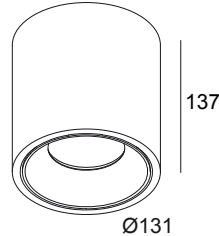

BOXY XL R 92737 DIM1 B-B

251 71 21 923 ED1 B-B

AVAILABLE IN

BLACK-BLACK 251 71 21 923 ED1 B-B

WHITE-BLACK 251 71 21 923 ED1 W-B

WHITE-WHITE 251 71 21 923 ED1 W-W

 [View on website](#)

General info

LOCATION	indoor
INSTALLATION	Ceiling Surface mounted
INGRESS PROTECTION	IP20
WEIGHT (KG)	1.5
ADJUSTABILITY	non adjustable
INFORMATION	REFLECTOR FL-37° INCL.DIMMABLE LED POWER SUPPLY 700mA-DC

Electrical info