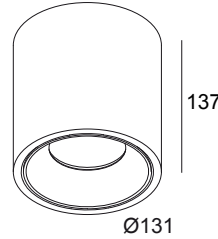

BOXY XL R 92737 DIMI W-B

251 71 21 923 ED1 W-B

AVAILABLE IN

BLACK-BLACK 251 71 21 923 ED1 B-B

WHITE-BLACK 251 71 21 923 ED1 W-B

WHITE-WHITE 251 71 21 923 ED1 W-W

 [View on website](#)

General info

LOCATION	indoor
INSTALLATION	Ceiling Surface mounted
INGRESS PROTECTION	IP20
WEIGHT (KG)	1.5
ADJUSTABILITY	non adjustable
INFORMATION	REFLECTOR FL-37° INCL.DIMMABLE LED POWER SUPPLY 700mA-DC

Electrical info