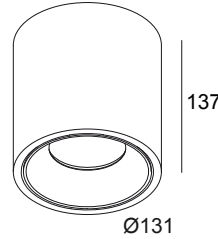

BOXY XL R 92737 DIM1 W-W

251 71 21 923 ED1 W-W

AVAILABLE IN

BLACK-BLACK 251 71 21 923 ED1 B-B

WHITE-BLACK 251 71 21 923 ED1 W-B

WHITE-WHITE 251 71 21 923 ED1 W-W

 [View on website](#)

General info

LOCATION	indoor
INSTALLATION	Ceiling Surface mounted
INGRESS PROTECTION	IP20
WEIGHT (KG)	1.5
ADJUSTABILITY	non adjustable
INFORMATION	REFLECTOR FL-37° INCL.DIMMABLE LED POWER SUPPLY 700mA-DC

Electrical info