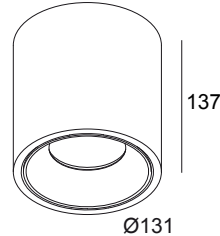

BOXY XL R 92737 W-B

251 71 21 923 W-B

AVAILABLE IN

BLACK-BLACK 251 71 21 923 B-B

WHITE-BLACK 251 71 21 923 W-B

WHITE-WHITE 251 71 21 923 W-W

 [View on website](#)

General info

LOCATION	indoor
INSTALLATION	Ceiling Surface mounted
INGRESS PROTECTION	IP20
WEIGHT (KG)	1.5
ADJUSTABILITY	non adjustable
INFORMATION	REFLECTOR FL-37° INCL.DIMMABLE LED POWER SUPPLY 500mA-DC

Electrical info