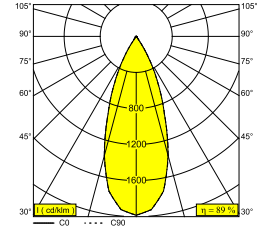

BOXY XL R 92737 W-B

251 71 21 923 W-B

AVAILABLE IN

BLACK-BLACK 251 71 21 923 B-B

WHITE-BLACK 251 71 21 923 W-B

WHITE-WHITE 251 71 21 923 W-W

 [View on website](#)

General info