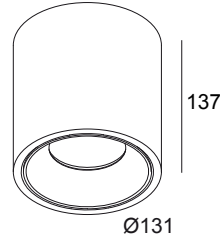

## BOXY XL R 92737 W-W

251 71 21 923 W-W

AVAILABLE IN

**BLACK-BLACK** 251 71 21 923 B-B

**WHITE-BLACK** 251 71 21 923 W-B

**WHITE-WHITE** 251 71 21 923 W-W

 [View on website](#)

### General info

<b>LOCATION</b>	indoor
<b>INSTALLATION</b>	Ceiling Surface mounted
<b>INGRESS PROTECTION</b>	IP20
<b>WEIGHT (KG)</b>	1.5
<b>ADJUSTABILITY</b>	non adjustable
<b>INFORMATION</b>	REFLECTOR FL-37° INCL.DIMMABLE LED POWER SUPPLY 500mA-DC

# BOXY XL R 92737 W-W

251 71 21 923 W-W

For detailed installation instructions, please consult the manual: [251\\_71\\_21\\_XXX\\_HAND.pdf](#)