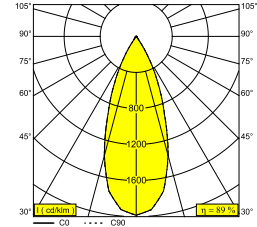

## BOXY XL R 92737 W-W

251 71 21 923 W-W

AVAILABLE IN

**BLACK-BLACK** 251 71 21 923 B-B

**WHITE-BLACK** 251 71 21 923 W-B

**WHITE-WHITE** 251 71 21 923 W-W

 [View on website](#)