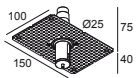

Suspension parts

---

328 10 02 SUSPENSION + CONNECTION TRIMLESS O.F.A.

☐