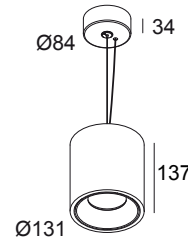

BOXY XL R C 93020 W-B

251 73 21 931 W-B

AVAILABLE IN

BLACK-BLACK 251 73 21 931 B-B

WHITE-BLACK 251 73 21 931 W-B

WHITE-WHITE 251 73 21 931 W-W

 [View on website](#)

General info

LOCATION	indoor
INSTALLATION	Ceiling Suspended
INGRESS PROTECTION	IP20
WEIGHT (KG)	1.8
ADJUSTABILITY	non adjustable
INFORMATION	REFLECTOR FL-20° INCL.DIMMABLE LED POWER SUPPLY 500mA-DC INCL.1 x CABLE SUSPENSION SINGLE AUTO. 1.6m INCL.1 x CABLE 2 x 0,75mm ²

For detailed installation instructions, please consult the manual: [251_73_21_XXX_HAND.pdf](#)

BOXY XL R C 93020 W-B

251 73 21 931 W-B

FINISH YOUR SPECIFICATION

Control gear, ballast and transformers

300 90 004 ED8 WIRELESS CONTROL DIM8