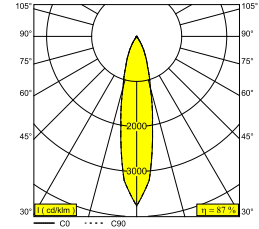

BOXY XL R C 93020 W-B

251 73 21 931 W-B

AVAILABLE IN

BLACK-BLACK 251 73 21 931 B-B

WHITE-BLACK 251 73 21 931 W-B

WHITE-WHITE 251 73 21 931 W-W

 [View on website](#)

General info