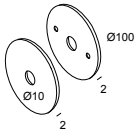

Options

COVERSET R 90-100
SUSPENSION + CONNECTION TRIMLESS

Accessories

HONEYCOMB 78
SOFTENING LENS 78

CLASS SBL 78

 DELTALIGHT®

BOXY XL R C 93020 W-B

251 73 21 931 W-B

For detailed installation instructions, please consult the manual: [251_73_21_XXX_HAND.pdf](#)

BOXY XL R C 93020 W-B

251 73 21 931 W-B

FINISH YOUR SPECIFICATION

Control gear, ballast and transformers

300 90 004 ED8 WIRELESS CONTROL DIM8

Coversets

204 00 100 B COVERSET R 100 B

204 00 100 W COVERSET R 100 W

Suspension parts

328 10 02 SUSPENSION + CONNECTION TRIMLESS O.F.A.

BOXY XL R C 93020 W-B

251 73 21 931 W-B

Light altering devices