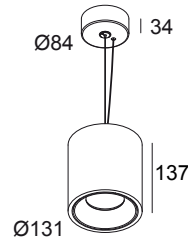

## BOXY XL R C 93037 W-B

251 73 21 933 W-B

AVAILABLE IN

**BLACK-BLACK** 251 73 21 933 B-B

**WHITE-BLACK** 251 73 21 933 W-B

**WHITE-WHITE** 251 73 21 933 W-W

 [View on website](#)

### General info

<b>LOCATION</b>	indoor
<b>INSTALLATION</b>	Ceiling Suspended
<b>INGRESS PROTECTION</b>	IP20
<b>WEIGHT (KG)</b>	1.8
<b>ADJUSTABILITY</b>	non adjustable
<b>INFORMATION</b>	REFLECTOR FL-37° INCL.DIMMABLE LED POWER SUPPLY 500mA-DC INCL.1 x CABLE SUSPENSION SINGLE AUTO. 1.6m INCL.1 x CABLE 2 x 0,75mm <sup>2</sup>

## BOXY XL R C 93037 W-B

251 73 21 933 W-B