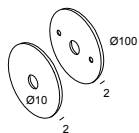

Coversets

---

204 00 100 B COVERSET R 100 B

☐

204 00 100 W COVERSET R 100 W

☐