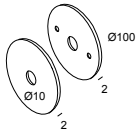

Options

COVERSET R 90-100
SUSPENSION + CONNECTION TRIMLESS

Accessories

HONEYCOMB 78
SOFTENING LENS 78

CLASS SBL 78

 DELTALIGHT®

BOXY XL R C 93037 W-W

251 73 21 933 W-W

For detailed installation instructions, please consult the manual: [251_73_21_XXX_HAND.pdf](#)

BOXY XL R C 93037 W-W

251 73 21 933 W-W

FINISH YOUR SPECIFICATION

Control gear, ballast and transformers

300 90 004 ED8 WIRELESS CONTROL DIM8

Coversets

204 00 100 B COVERSET R 100 B

204 00 100 W COVERSET R 100 W

Suspension parts

328 10 02 SUSPENSION + CONNECTION TRIMLESS O.F.A.

BOXY XL R C 93037 W-W

251 73 21 933 W-W

Light altering devices