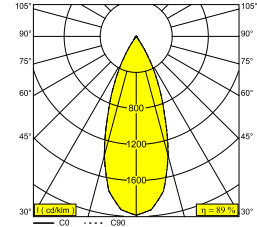

BOXY XL R C 93037 W-W

251 73 21 933 W-W

AVAILABLE IN

BLACK-BLACK 251 73 21 933 B-B

WHITE-BLACK 251 73 21 933 W-B

WHITE-WHITE 251 73 21 933 W-W

 [View on website](#)

General info