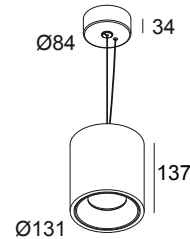

BOXY XL R C 93037 W-W

251 73 21 933 W-W

AVAILABLE IN

BLACK-BLACK 251 73 21 933 B-B

WHITE-BLACK 251 73 21 933 W-B

WHITE-WHITE 251 73 21 933 W-W

 [View on website](#)

General info

LOCATION	indoor
INSTALLATION	Ceiling Suspended
INGRESS PROTECTION	IP20
WEIGHT (KG)	1.8
ADJUSTABILITY	non adjustable
INFORMATION	REFLECTOR FL-37° INCL.DIMMABLE LED POWER SUPPLY 500mA-DC INCL.1 x CABLE SUSPENSION SINGLE AUTO. 1.6m INCL.1 x CABLE 2 x 0,75mm ²

For detailed installation instructions, please consult the manual: [251_73_21_XXX_HAND.pdf](#)

BOXY XL R C 93037 W-W

251 73 21 933 W-W

FINISH YOUR SPECIFICATION

Control gear, ballast and transformers

300 90 004 ED8 WIRELESS CONTROL DIM8