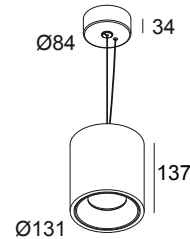

## BOXY XL R C 92720 B-B

251 73 21 921 B-B

AVAILABLE IN

**BLACK-BLACK** 251 73 21 921 B-B

**WHITE-BLACK** 251 73 21 921 W-B

**WHITE-WHITE** 251 73 21 921 W-W

[View on website](#)

### General info

<b>LOCATION</b>	indoor
<b>INSTALLATION</b>	Ceiling Suspended
<b>INGRESS PROTECTION</b>	IP20
<b>WEIGHT (KG)</b>	1.8
<b>ADJUSTABILITY</b>	non adjustable
<b>INFORMATION</b>	REFLECTOR FL-20° INCL.DIMMABLE LED POWER SUPPLY 500mA-DC INCL.1 x CABLE SUSPENSION SINGLE AUTO. 1.6m INCL.1 x CABLE 2 x 0,75mm <sup>2</sup>

## BOXY XL R C 92720 B-B

251 73 21 921 B-B