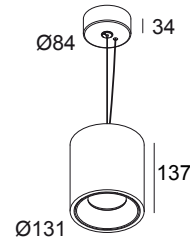

BOXY XL R C 92720 W-B

251 73 21 921 W-B

AVAILABLE IN

BLACK-BLACK 251 73 21 921 B-B

WHITE-BLACK 251 73 21 921 W-B

WHITE-WHITE 251 73 21 921 W-W

 [View on website](#)

General info

LOCATION	indoor
INSTALLATION	Ceiling Suspended
INGRESS PROTECTION	IP20
WEIGHT (KG)	1.8
ADJUSTABILITY	non adjustable
INFORMATION	REFLECTOR FL-20° INCL.DIMMABLE LED POWER SUPPLY 500mA-DC INCL.1 x CABLE SUSPENSION SINGLE AUTO. 1.6m INCL.1 x CABLE 2 x 0,75mm ²

For detailed installation instructions, please consult the manual: [251_73_21_XXX_HAND.pdf](#)

BOXY XL R C 92720 W-B

251 73 21 921 W-B

FINISH YOUR SPECIFICATION

Control gear, ballast and transformers

300 90 004 ED8 WIRELESS CONTROL DIM8