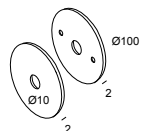

Options

COVERSET R 90-100
SUSPENSION + CONNECTION TRIMLESS

Accessories

HONEYCOMB 78
SOFTENING LENS 78

CLASS SBL 78

 DELTALIGHT®

BOXY XL R C 92720 W-B

251 73 21 921 W-B

For detailed installation instructions, please consult the manual: [251_73_21_XXX_HAND.pdf](#)

BOXY XL R C 92720 W-B

251 73 21 921 W-B

FINISH YOUR SPECIFICATION

Control gear, ballast and transformers

300 90 004 ED8 WIRELESS CONTROL DIM8

Coversets

204 00 100 B COVERSET R 100 B

204 00 100 W COVERSET R 100 W

Suspension parts

328 10 02 SUSPENSION + CONNECTION TRIMLESS O.F.A.

BOXY XL R C 92720 W-B

251 73 21 921 W-B

Light altering devices