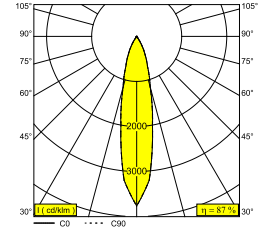

BOXY XL R C 92720 W-B

251 73 21 921 W-B

AVAILABLE IN

BLACK-BLACK 251 73 21 921 B-B

WHITE-BLACK 251 73 21 921 W-B

WHITE-WHITE 251 73 21 921 W-W

 [View on website](#)

General info