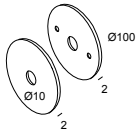

Options

COVERSET R 90-100
SUSPENSION + CONNECTION TRIMLESS

Accessories

HONEYCOMB 78
SOFTENING LENS 78

CLASS SBL 78

 DELTALIGHT®

BOXY XL R C 92720 W-W

251 73 21 921 W-W

For detailed installation instructions, please consult the manual: [251_73_21_XXX_HAND.pdf](#)

BOXY XL R C 92720 W-W

251 73 21 921 W-W

FINISH YOUR SPECIFICATION

Control gear, ballast and transformers

300 90 004 ED8 WIRELESS CONTROL DIM8

Coversets

204 00 100 B COVERSET R 100 B

204 00 100 W COVERSET R 100 W

Suspension parts

328 10 02 SUSPENSION + CONNECTION TRIMLESS O.F.A.

BOXY XL R C 92720 W-W

251 73 21 921 W-W

Light altering devices