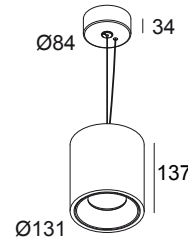

BOXY XL R C 92720 W-W

251 73 21 921 W-W

AVAILABLE IN

BLACK-BLACK 251 73 21 921 B-B

WHITE-BLACK 251 73 21 921 W-B

WHITE-WHITE 251 73 21 921 W-W

 [View on website](#)

General info

LOCATION	indoor
INSTALLATION	Ceiling Suspended
INGRESS PROTECTION	IP20
WEIGHT (KG)	1.8
ADJUSTABILITY	non adjustable
INFORMATION	REFLECTOR FL-20° INCL.DIMMABLE LED POWER SUPPLY 500mA-DC INCL.1 x CABLE SUSPENSION SINGLE AUTO. 1.6m INCL.1 x CABLE 2 x 0,75mm ²

For detailed installation instructions, please consult the manual: [251_73_21_XXX_HAND.pdf](#)

BOXY XL R C 92720 W-W

251 73 21 921 W-W

FINISH YOUR SPECIFICATION

Control gear, ballast and transformers

300 90 004 ED8 WIRELESS CONTROL DIM8