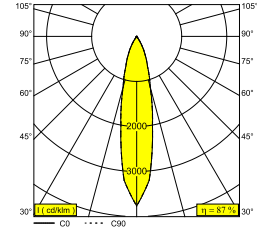

BOXY XL R C 92720 W-W

251 73 21 921 W-W

AVAILABLE IN

BLACK-BLACK 251 73 21 921 B-B

WHITE-BLACK 251 73 21 921 W-B

WHITE-WHITE 251 73 21 921 W-W

 [View on website](#)

General info