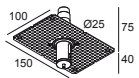

Options

COVERSET R 90-100
SUSPENSION + CONNECTION TRIMLESS

Accessories

HONEYCOMB 78
SOFTENING LENS 78

CLASS SBL 78

 DELTALIGHT®

BOXY XL R C 92720 W-W

251 73 21 921 W-W

For detailed installation instructions, please consult the manual: [251_73_21_XXX_HAND.pdf](#)

BOXY XL R C 92720 W-W

251 73 21 921 W-W

FINISH YOUR SPECIFICATION

Control gear, ballast and transformers

300 90 004 ED8 WIRELESS CONTROL DIM8

Coversets

204 00 100 B COVERSET R 100 B

204 00 100 W COVERSET R 100 W

Suspension parts

328 10 02 SUSPENSION + CONNECTION TRIMLESS O.F.A.

BOXY XL R C 92720 W-W

251 73 21 921 W-W

Light altering devices