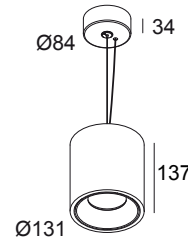

BOXY XL R C 92737 B-B

251 73 21 923 B-B

AVAILABLE IN

BLACK-BLACK 251 73 21 923 B-B

WHITE-BLACK 251 73 21 923 W-B

WHITE-WHITE 251 73 21 923 W-W

[View on website](#)

General info

LOCATION	indoor
INSTALLATION	Ceiling Suspended
INGRESS PROTECTION	IP20
WEIGHT (KG)	1.8
ADJUSTABILITY	non adjustable
INFORMATION	REFLECTOR FL-37° INCL.DIMMABLE LED POWER SUPPLY 500mA-DC INCL.1 x CABLE SUSPENSION SINGLE AUTO. 1.6m INCL.1 x CABLE 2 x 0,75mm ²

For detailed installation instructions, please consult the manual: [251_73_21_XXX_HAND.pdf](#)

BOXY XL R C 92737 B-B

251 73 21 923 B-B

FINISH YOUR SPECIFICATION

Control gear, ballast and transformers

300 90 004 ED8 WIRELESS CONTROL DIM8