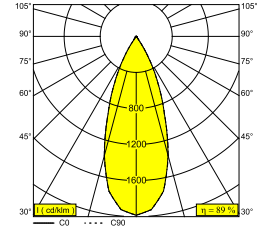

BOXY XL R C 92737 B-B

251 73 21 923 B-B

AVAILABLE IN

BLACK-BLACK 251 73 21 923 B-B

WHITE-BLACK 251 73 21 923 W-B

WHITE-WHITE 251 73 21 923 W-W

[View on website](#)

General info