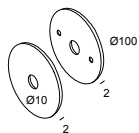

Options

COVERSET R 90-100
SUSPENSION + CONNECTION TRIMLESS

Accessories

HONEYCOMB 78
SOFTENING LENS 78

CLASS SBL 78

 DELTALIGHT®

BOXY XL R C 92737 B-B

251 73 21 923 B-B

For detailed installation instructions, please consult the manual: [251_73_21_XXX_HAND.pdf](#)

BOXY XL R C 92737 B-B

251 73 21 923 B-B

FINISH YOUR SPECIFICATION

Control gear, ballast and transformers

300 90 004 ED8 WIRELESS CONTROL DIM8

Coversets

204 00 100 B COVERSET R 100 B

204 00 100 W COVERSET R 100 W

Suspension parts

328 10 02 SUSPENSION + CONNECTION TRIMLESS O.F.A.

BOXY XL R C 92737 B-B

251 73 21 923 B-B

Light altering devices