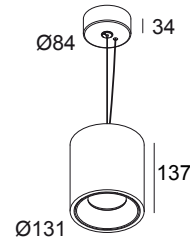

BOXY XL R C 92737 W-B

251 73 21 923 W-B

AVAILABLE IN

BLACK-BLACK 251 73 21 923 B-B

WHITE-BLACK 251 73 21 923 W-B

WHITE-WHITE 251 73 21 923 W-W

[View on website](#)

General info

LOCATION	indoor
INSTALLATION	Ceiling Suspended
INGRESS PROTECTION	IP20
WEIGHT (KG)	1.8
ADJUSTABILITY	non adjustable
INFORMATION	REFLECTOR FL-37° INCL.DIMMABLE LED POWER SUPPLY 500mA-DC INCL.1 x CABLE SUSPENSION SINGLE AUTO. 1.6m INCL.1 x CABLE 2 x 0,75mm ²

For detailed installation instructions, please consult the manual: [251_73_21_XXX_HAND.pdf](#)

BOXY XL R C 92737 W-B

251 73 21 923 W-B

FINISH YOUR SPECIFICATION

Control gear, ballast and transformers

300 90 004 ED8 WIRELESS CONTROL DIM8