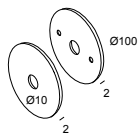

Options

COVERSET R 90-100
SUSPENSION + CONNECTION TRIMLESS

Accessories

HONEYCOMB 78
SOFTENING LENS 78

CLASS SBL 78

 DELTALIGHT®

BOXY XL R C 92737 W-B

251 73 21 923 W-B

For detailed installation instructions, please consult the manual: [251_73_21_XXX_HAND.pdf](#)

BOXY XL R C 92737 W-B

251 73 21 923 W-B

FINISH YOUR SPECIFICATION

Control gear, ballast and transformers

300 90 004 ED8 WIRELESS CONTROL DIM8

Coversets

204 00 100 B COVERSET R 100 B

204 00 100 W COVERSET R 100 W

Suspension parts

328 10 02 SUSPENSION + CONNECTION TRIMLESS O.F.A.

BOXY XL R C 92737 W-B

251 73 21 923 W-B

Light altering devices