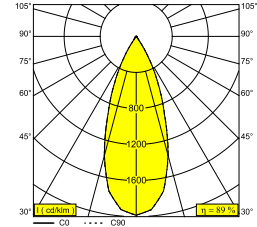

BOXY XL R C 92737 W-B

251 73 21 923 W-B

AVAILABLE IN

BLACK-BLACK 251 73 21 923 B-B

WHITE-BLACK 251 73 21 923 W-B

WHITE-WHITE 251 73 21 923 W-W

[View on website](#)

General info