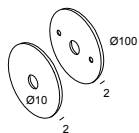

Options

COVERSET R 90-100
SUSPENSION + CONNECTION TRIMLESS

Accessories

HONEYCOMB 78
SOFTENING LENS 78

CLASS SBL 78

 DELTALIGHT®

BOXY XL R C 92737 W-W

251 73 21 923 W-W

For detailed installation instructions, please consult the manual: [251_73_21_XXX_HAND.pdf](#)

BOXY XL R C 92737 W-W

251 73 21 923 W-W

FINISH YOUR SPECIFICATION

Control gear, ballast and transformers

300 90 004 ED8 WIRELESS CONTROL DIM8

Coversets

204 00 100 B COVERSET R 100 B

204 00 100 W COVERSET R 100 W

Suspension parts

328 10 02 SUSPENSION + CONNECTION TRIMLESS O.F.A.

BOXY XL R C 92737 W-W

251 73 21 923 W-W

Light altering devices