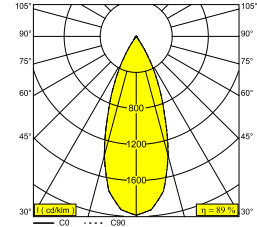

BOXY XL R C 92737 W-W

251 73 21 923 W-W

AVAILABLE IN

BLACK-BLACK 251 73 21 923 B-B

WHITE-BLACK 251 73 21 923 W-B

WHITE-WHITE 251 73 21 923 W-W

 [View on website](#)

General info