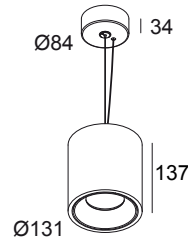

BOXY XL R C 92737 W-W

251 73 21 923 W-W

AVAILABLE IN

BLACK-BLACK 251 73 21 923 B-B

WHITE-BLACK 251 73 21 923 W-B

WHITE-WHITE 251 73 21 923 W-W

 [View on website](#)

General info

LOCATION	indoor
INSTALLATION	Ceiling Suspended
INGRESS PROTECTION	IP20
WEIGHT (KG)	1.8
ADJUSTABILITY	non adjustable
INFORMATION	REFLECTOR FL-37° INCL.DIMMABLE LED POWER SUPPLY 500mA-DC INCL.1 x CABLE SUSPENSION SINGLE AUTO. 1.6m INCL.1 x CABLE 2 x 0,75mm ²

For detailed installation instructions, please consult the manual: [251_73_21_XXX_HAND.pdf](#)

BOXY XL R C 92737 W-W

251 73 21 923 W-W

FINISH YOUR SPECIFICATION

Control gear, ballast and transformers

300 90 004 ED8 WIRELESS CONTROL DIM8