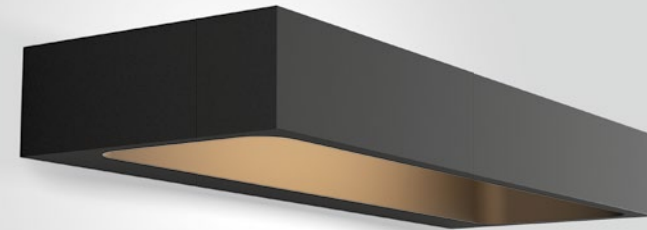

BENTO

WALL SURFACE

1.3

LED COB 8W | phase-cut dim
220-240VAC | 50-60Hz | incl. driver
aluminium powder coated

IP20 SDCM3 L80|60K 0.74kg

3000K | >90 CRI | 270lm

	CODE
	309274W5
	309274B5

3.6

LED COB 8W | phase-cut dim
220-240VAC | 50-60Hz | incl. driver
aluminium powder coated

IP20 SDCM3 L80|60K 1.48kg

3000K | >90 CRI | 270lm

	CODE
	309374W5
	309374B5