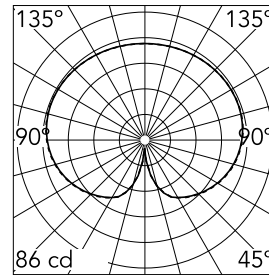

IC Ceiling Wall 2 Outdoor Brass Finish

 F012J00C059 - Brass

Wall- or ceiling-mounted light fitting with diffuse light for exterior use available in two sizes. Frame in brushed stainless steel, brushed brass finish or painted opaque black or burgundy. The structure of the fitting is treated with a chemical conversion process for effective resistance to atmospheric agents. Special attention is recommended during installation and maintenance to prevent damage to the powder coating. Opalescent diffuser in shiny white translucent blown glass. The light comes with seals for IP-rated connection.

Main specifications

Lamp category	LED retrofit
Mountings	Ceiling and wall surface
Environment	Outdoor

Optical

Lighting type	Direct
Light distribution	Symmetric
Optical type	Diffused light

Beam Angle: 0°

h(m)	E(lx)	D(m)
1	86	
2	21	
3	10	
4	5	
5	0	

Luminous flux luminaire
1400 lm

Electrical

Frequency (Hz)	50-60
Voltage (V)	220-240
Dimmable	Yes
Emergency	Without
Insulation class	I

Physical

Color	Brass
Orientation	Fixed
Weight (kg)	3.8

Note

Bulb not included. LED: max 15W - E27