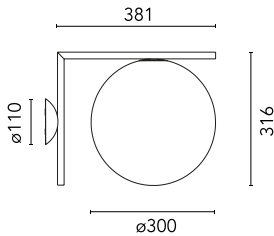

IC Ceiling Wall 2 Outdoor Brass Finish

 F012J00C059 - Brass

Wall- or ceiling-mounted light fitting with diffuse light for exterior use available in two sizes. Frame in brushed stainless steel, brushed brass finish or painted opaque black or burgundy. The structure of the fitting is treated with a chemical conversion process for effective resistance to atmospheric agents. Special attention is recommended during installation and maintenance to prevent damage to the powder coating. Opalescent diffuser in shiny white translucent blown glass. The light comes with seals for IP-rated connection.

Main specifications

Lamp category	LED retrofit
Mountings	Ceiling and wall surface
Environment	Outdoor

Optical

Lighting type	Direct
Light distribution	Symmetric
Optical type	Diffused light

Beam Angle: 0°

h(m)	E(lx)	D(m)
1	86	
2	21	
3	10	
4	5	
5	0	

Luminous flux luminaire
1400 lm

Electrical

Frequency (Hz)	50-60
Voltage (V)	220-240
Dimmable	Yes
Emergency	Without
Insulation class	I

Physical

Color	Brass
Orientation	Fixed
Weight (kg)	3.8

Note

Bulb not included. LED: max 15W - E27