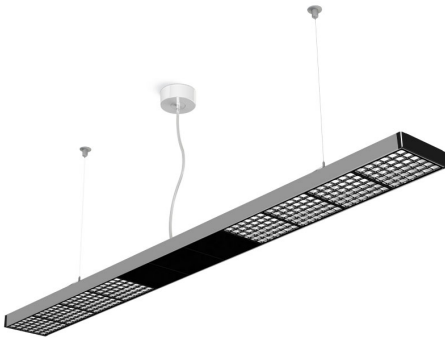

XT-A CEILING 150x15 DL satin/black dimmable
XA50-0

TECHNICAL SPECIFICATIONS

Lamp holder	LED
Mounting method	Pendant
Light emission	62% direct / 38% indirect
Level of light output efficiency	100 %
Luminaire luminous flux	6300 lm
Colour temperature	3500 K
Colour rendering index (CRI)	>80
Complies with EN12464	Yes
Rated voltage (range)	220-240 V / 120 V
Power frequency	50-60 Hz
Power consumption (maximum)	75 W
Housing material	aluminium
Type of lamp control gear	Driver
Connection cable (number of cores)	5
Energy efficiency	A - A++
Dimmable	Yes
Type of Dimmer	1-10 V
Material of the grid	plastic
Length	1530 mm
Width	150 mm
Height	35 mm
Suspension length	300-1000 mm
Fire protection "F"	Yes