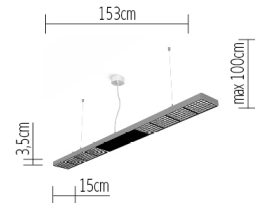

XT-A CEILING 150x15 DL satin/black dimmable
XA50-0

TECHNICAL SPECIFICATIONS

Lamp holder	LED
Mounting method	Pendant
Light emission	62% direct / 38% indirect
Level of light output efficiency	100 %
Luminaire luminous flux	6300 lm
Colour temperature	3500 K
Colour rendering index (CRI)	>80
Complies with EN12464	Yes
Rated voltage (range)	220-240 V / 120 V
Power frequency	50-60 Hz
Power consumption (maximum)	75 W
Housing material	aluminium
Type of lamp control gear	Driver
Connection cable (number of cores)	5
Energy efficiency	A - A++
Dimmable	Yes
Type of Dimmer	1-10 V
Material of the grid	plastic
Length	1530 mm
Width	150 mm
Height	35 mm
Suspension length	300-1000 mm
Fire protection "F"	Yes