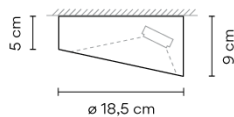

DOMO

Design by Ramos & Bassols.

Reference

8201.

Application

Ceiling Lamps

Installation type

Surface

Description

Surface-mounted ceiling light. Design by Ramos & Bassols. Matt white lacquer finish with aluminium diffuser. LED light source

Diffuser

Aluminium diffuser

Materials

Diffuser: Polycarbonate

Body: Aluminum

Finish

8201-03 Matt white (RAL 9010)

Sketch