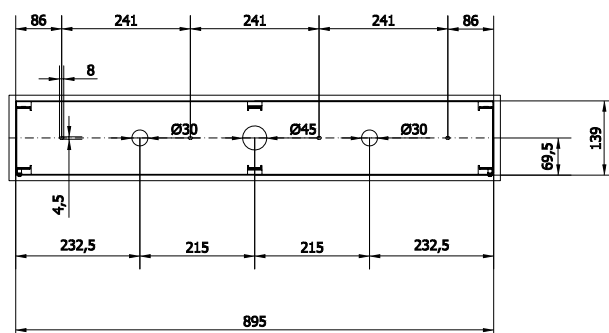

PIASTRA INTERNA / INTERNAL PLATE