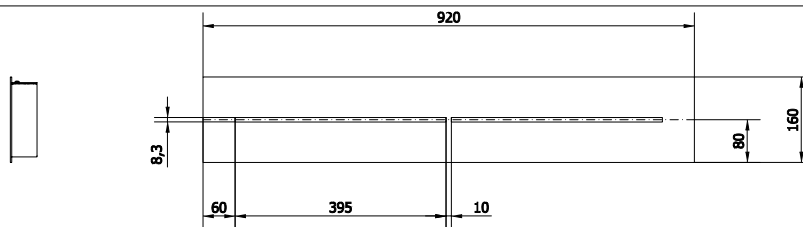

A-Piastre / Plates (Glo, Lit, MoM)

TECHNICAL SHEET

AA01-L-92-08 WHITE

Mounting: a soffitto / ceiling

Environment: Indoor - IP20

Materials: Metallo / Metal

Information: Linear plate with max 8 fittings

AA18-L-92-08 TITANIUM

Mounting: a soffitto / ceiling

Environment: Indoor - IP20

Materials: Metallo / Metal

Information: Linear plate with max 8 fittings

AA01-L-92-08

AA18-L-92-08

PIASTRA ESTERNA / EXTERNAL PLATE