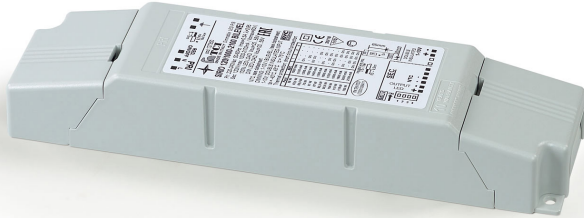

**LED POWER SUPPLY 1200mA-DC / 70W DIM1**  
300 90 132

Image may differ from the actual product

 [View on website](#)

General info	
<b>LOCATION</b>	indoor
<b>CUTOUT SHAPE/SIZE (MM)</b>	round - 80
<b>INGRESS PROTECTION</b>	IP20
<b>WEIGHT (KG)</b>	0.4
<b>INFORMATION</b>	CURRENT CONTROLLED OUTPUT: 1200mA-DC / 70W / 58V-DC $\lambda > 0,9$ Inrush current : 35A - 1000 $\mu$ s @ 230V-AC Max. 8 units on circuit breaker B 16A
Electrical info	
<b>CLASS</b>	II
<b>DIM TYPE</b>	1-10V

## LED POWER SUPPLY 1200mA-DC / 70W DIM1

300 90 132