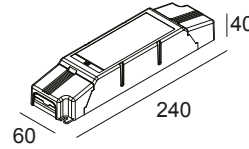

**LED POWER SUPPLY 1200mA-DC / 70W DIM1**  
300 90 132

Image may differ from the actual product

 [View on website](#)

General info	
<b>LOCATION</b>	indoor
<b>CUTOUT SHAPE/SIZE (MM)</b>	round - 80
<b>INGRESS PROTECTION</b>	IP20
<b>WEIGHT (KG)</b>	0.4
<b>INFORMATION</b>	CURRENT CONTROLLED OUTPUT: 1200mA-DC / 70W / 58V-DC $\lambda > 0,9$ Inrush current : 35A - 1000 $\mu$ s @ 230V-AC Max. 8 units on circuit breaker B 16A
Electrical info	
<b>CLASS</b>	II
<b>DIM TYPE</b>	1-10V