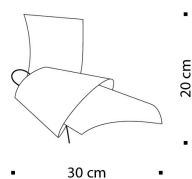

Oop's 2  
INGO MAURER & TEAM 2019

With the small wall lamp OOP'S 2, paper sets the tone again, naturally, sustainably and elegantly. The 300g/sqm of paper that unfolds on the wall comes from the Büttenpapierfabrik Gmund. The filigree paper lamp is attached to the wall in a few simple steps. The concealed light source can be replaced by the user himself. Thanks to its versatility, it can be used not only in private environments, but also in all other homely areas.