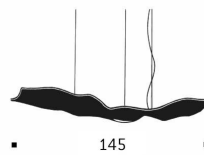

Light source

Down- and Uplight. Dimmable LEDs with Dim-to-Warm technology, 1800 - 2700 K, CRI 95 Ra, Downlight, approx. 2000 lm, Uplight, approx 700 lm. 23 W. EEC A+. With built-in LEDs. The light source is not exchangeable by the user, but by an electrician.