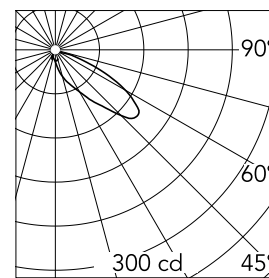

Certification / Marking

Oblique

■ 09.8301.EA - Grey

Professional table lamp with patented asymmetric optics. External power supply included with 1500-mm cable. USB-C connection integrated into the base of the device to recharge compatible devices.

Number of heads	1	Net lumen (lm)	595
Lamp category	LED	Mountings	Table
Power (W)	8W	Environment	Indoor
CCT (K)	3000K		
CRI	90		

Optical

Lighting type	Direct
LED type	Top LED
Light distribution	Asymmetric
Optical type	Asymmetric
Beam angle (°)	34

Physical

Color	Grey
Orientation	Fixed
Weight (kg)	0.75

Note

Preliminary photometry